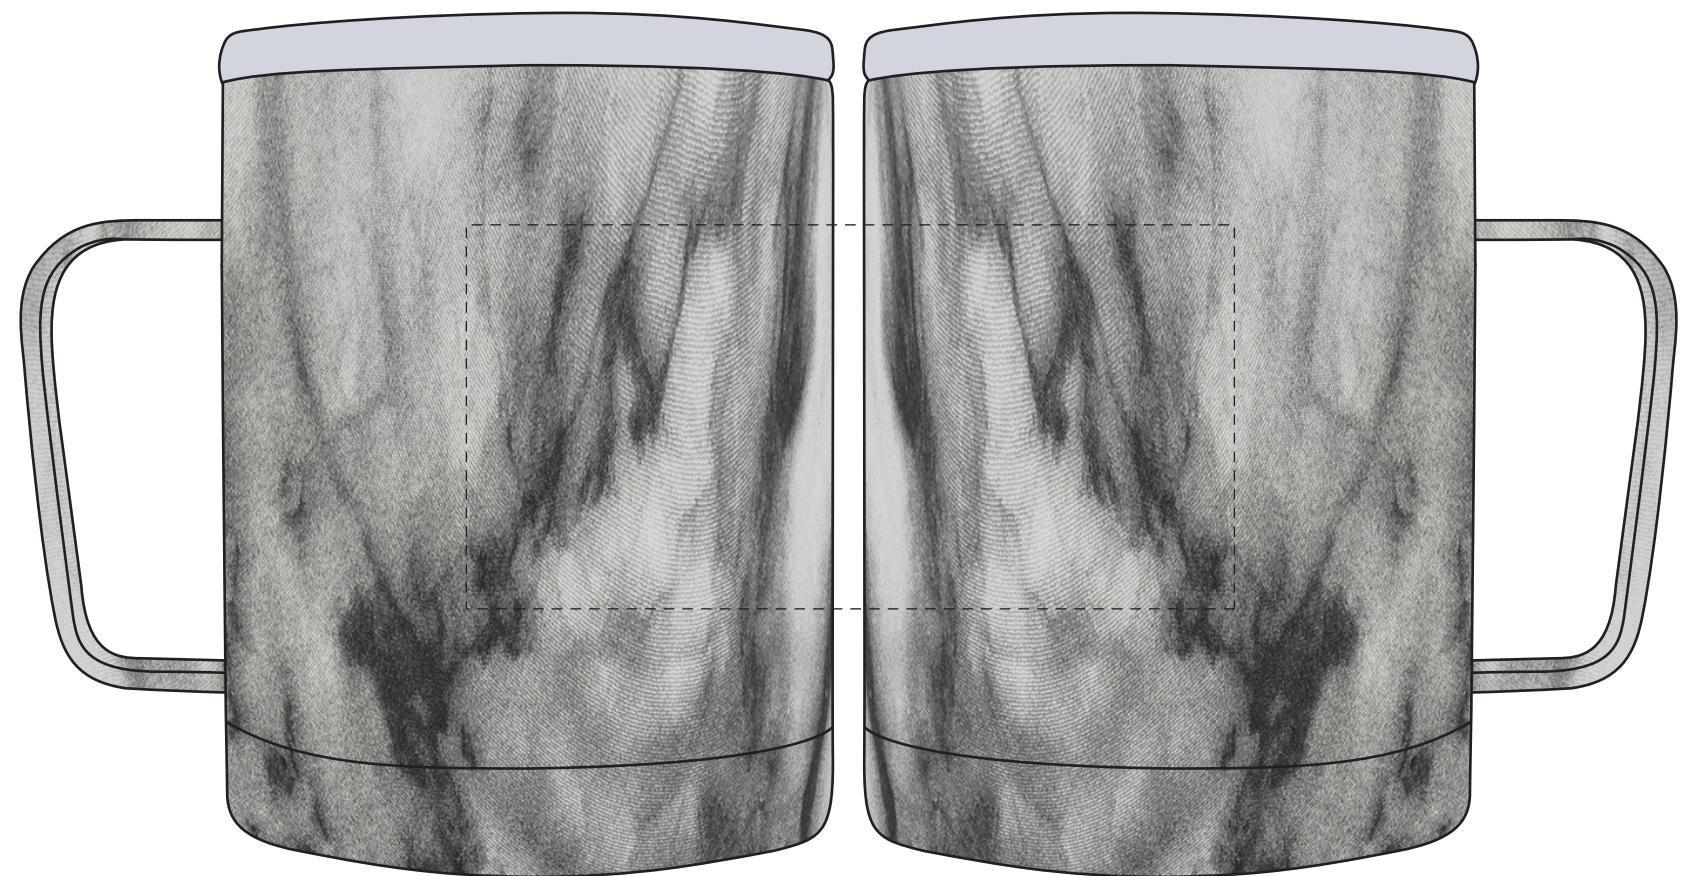

STANDARD SILK-SCREEN

F.P.O.

Dashed Line For Imprint Area Only, Will Not Print.

	Artist/Date :	Item # : 5418	Proofing:
	Order # :	Imprint Size : 2" W x 2" H	
	Ship Date :	Imprint Type : Silk-Screen	
	Imprint Color :		
	Item Color :		

STANDARD SILK-SCREEN

F.P.O.

Dashed Line For Imprint Area Only, Will Not Print.

	Artist/Date :	Item # : 5418	Proofing:
	Order # :	Wraparound	
	Ship Date :	Imprint Size : 4" W x 2" H	
	Imprint Color :	Imprint Type : Silk-Screen	
	Item Color :		